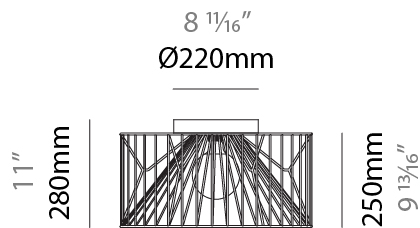

GENERAL

Series: Mariola
 Brand: Ole
 Division: Design
 Mounting Type: Suspension
 Mounting Location: Ceiling
 Subcategory: Pendant

PHYSICAL

Shape: Abstract
 Diameter (mm): 500
 Diameter (in): 19 11/16
 Height (mm): 250
 Height (in): 9 13/16
 Max. Overall Height (mm): 2250
 Max. Overall Height (in): 88 9/16
 Light Distribution: Omnidirectional
 Fixture Finish: BEI / BLK / BLU / COG / DGN / GRY / MRN / MOC / MUS / OLV / SIL / STN / TER / WHI
 Holder Finish: MWH / MBK
 Accent Finish: WHI / GSD
 Fixture Material: Fabric Cord / Metal
 Cable Details: 2,000mm/78 3/4" Transparent Cable

GENERAL

Series: Mariola
 Brand: Ole
 Division: Design
 Mounting Type: Suspension
 Mounting Location: Ceiling
 Subcategory: Pendant

PHYSICAL

Shape: Abstract
 Diameter (mm): 500
 Diameter (in): 19 11/16
 Height (mm): 500
 Height (in): 19 11/16
 Max. Overall Height (mm): 2500
 Max. Overall Height (in): 98 7/16
 Light Distribution: Omnidirectional
 Fixture Finish: BEI / BLK / BLU / COG / DGN / GRY / MRN / MOC / MUS / OLV / SIL / STN / TER / WHI
 Holder Finish: MWH / MBK
 Accent Finish: WHI / GSD
 Fixture Material: Fabric Cord / Metal
 Cable Details: 2,000mm/78 3/4" Transparent Cable

GENERAL

Series: Mariola
 Brand: Ole
 Division: Design
 Mounting Type: Surface
 Mounting Location: Ceiling
 Subcategory: Ambient

PHYSICAL

Shape: Abstract
 Diameter (mm): 500
 Diameter (in): 19 11/16
 Height (mm): 280
 Height (in): 11
 Light Distribution: Omnidirectional
 Fixture Finish: BEI / BLK / BLU / COG / DGN / GRY / MRN / MOC / MUS / OLV / SIL / STN / TER / WHI
 Holder Finish: WHI / GSD
 Accent Finish: WHI
 Fixture Material: Fabric Cord / Metal

Certified By: Certified for North American Standards
 IP rating: IP20

PROJECT
TYPE
SPECIFIER
QUANTITY
DATE

Ø500mm 19 11/16"

MARIOLA SURFACE

D112048-

PROJECT

TYPE

SPECIFIER