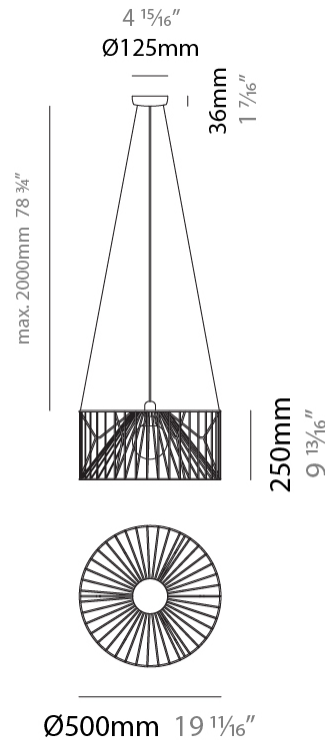

MARIOLA SUSPENSION

D111180-

base number   Finish Options   Finish Options   Finish Options

1. To build a product code in our configurator select the specify button on the base model # product page
2. To build a manual product code on this datasheet choose from the options listed below in blue font and add the suffix to the base model #

GENERAL

Series: Mariola
Brand: Ole
Division: Design
Mounting Type: Suspension
Mounting Location: Ceiling
Subcategory: Pendant

PHYSICAL

Shape: Abstract
Diameter (mm): 500
Diameter (in): 19 11/16
Height (mm): 250
Height (in): 9 13/16
Max. Overall Height (mm): 2250
Max. Overall Height (in): 88 9/16
Light Distribution: Omnidirectional
Fixture Finish: BEI / BLK / BLU / COG / DGN / GRY / MRN / MOC / MUS / OLV / SIL / STN / TER / WHI
Holder Finish: MWH / MBK
Accent Finish: WHI / GSD
Fixture Material: Fabric Cord / Metal
Cable Details: 2,000mm/78 3/4" Transparent Cable

ELECTRICAL

Number of Lamps: 1
Lamp Type: LED Retrofit
Bulb Included: Bulb Not Included
Max. Wattage Per Lamp (W): 20
Lamp Base: E26
Input Voltage (V): 120
Upon Request: 277Vac / GU24

LED

OPTICAL

RATINGS AND CERTIFICATIONS

Certified By: Certified for North American Standards
IP rating: IP20

PROJECT
TYPE
SPECIFIER
QUANTITY
DATE